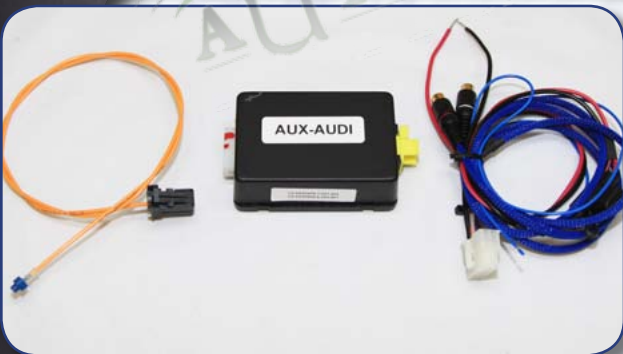

AUDI-3G-VIM

SKU# NTV-KIT231

The Audi-3G-VIM is a fiber optic video in motion module for all 2009 and up Audi vehicles that play a DVD movie on the front LCD screen while in park. With the device installed it allows DVD playback even at highway speeds.

AVA4

SKU# NTV-KIT015

The AVA4 allows you to add an external Audio/Video device to 2006-2008 Audi A4, S4 and Lamborghini Gallardo vehicles equipped with the RNSE-High Navigation radio. Common uses for the AVA4 are to add an external DVD player, video iPod, game station or front camera to the factory LCD navigation screen. Video in motion for the A/V input is support.

CAYENNE CLOSER

SKU# NTV-KIT183

The Cayenne Closer is for Audi Q7 vehicles with a power lift gate. It adds the ability to close the tail gate from the factory remote control and to roll up the windows.

MOST-AUX-AUDI