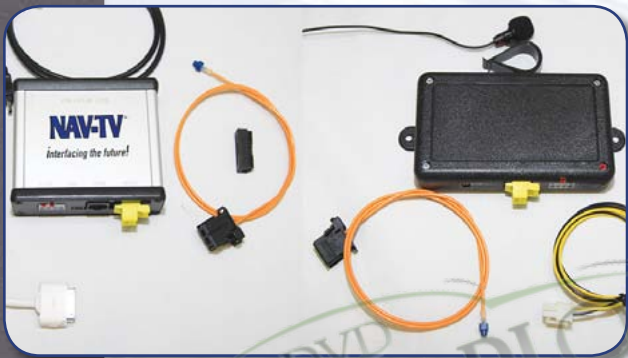

OPI-A & TOOKI AUDI BLUETOOTH PACKAGE

SKU# NTV-KIT145

A combination of the OPI-A iPod adapter and the Tooki Audi Bluetooth integration module. The units can be used together or in separate vehicles.

RGBA8

SKU# NTV-KIT039

The RGBA8 is a video interface for select 2004 to 2008 Audi vehicles. It has a dedicated rear view camera and RGBs input in addition to two Audio and Video inputs and an A/V switcher with an output for external monitors. Used in conjunction with the MOST AUX AUDI or the factory aux audio input will create a complete audio/video solution. The most common use of the RGBA8 is to add a rear view, front view or FLIR night vision camera, an aftermarket navigation system, DVD player, video iPod or game station to the vehicle's factory color LCD screen. Video in motion for the aftermarket accessories is supported.