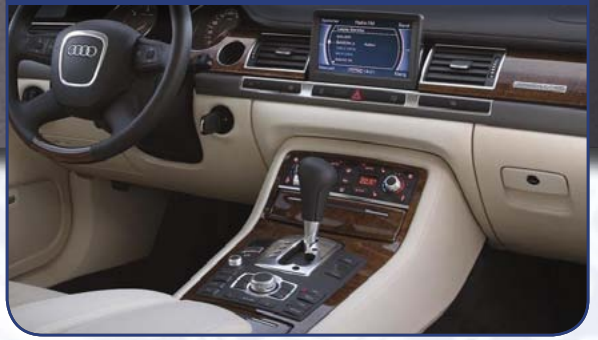

Compatible Radio or LCD Screen

RGBA8

SKU# NTV-KIT039

The RGBA8 is a video interface for select 2004 to 2008 Audi vehicles. It has a dedicated rear view camera and RGBs input in addition to two Audio and Video inputs and an A/V switcher with an output for external monitors. Used in conjunction with the MOST AUX AUDI or the factory aux audio input will create a complete audio/video solution. The most common use of the RGBA8 is to add a rear view, front view or FLIR night vision camera, an aftermarket navigation system, DVD player, video iPod or game station to the vehicle's factory color LCD screen. Video in motion for the aftermarket accessories is supported.