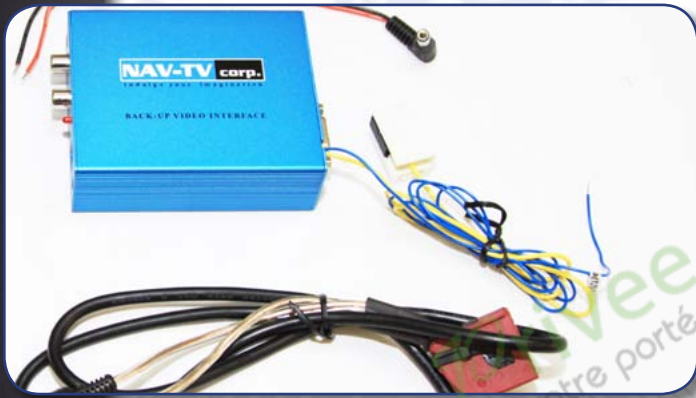

Video In Motion For Aftermarket Video Devices Is Supported

2 Composite Video Inputs

Installs Into The Factory Radio

BNT-AUDIO

SKU# NTV-KIT371

The BNT-AUDIO is an audio interface module for Bentley Continental, Flying Spur and Continental GT vehicles that allows audio to be introduced digitally into the factory stereo system. Coupled with the BNT-KIT video interface module, the BNT-AUDIO provides a true A/V input solution.

AUDI09 EXTERNAL MMI

SKU# NTV-KIT187

The Audi 09 External MMI is a video interface for select 2009 and up Audi vehicles where the MMI controller is located on the center console. It has a dedicated rear view camera and RGBs input in addition to three Audio and Video inputs and an A/V switcher with an output for external monitors. Audio integration into the factory system requires that the vehicle have factory aux audio input capability. The most common use of the Audi 09 is to add a rear view, front view or FLIR night vision camera, an aftermarket navigation system, DVD player, video iPod or game station to the vehicle's factory color LCD screen. Video in motion for the aftermarket accessories is supported.

TRG-KIT

SKU# NTV-KIT078

The TRG-KIT is an Audio/Video integration device for select VW vehicles. It displays an aftermarket external video device onto the factory LCD radio screen and introduces audio into the sound system. Video in motion of the aftermarket A/V source is supported in motion for passenger entertainment.