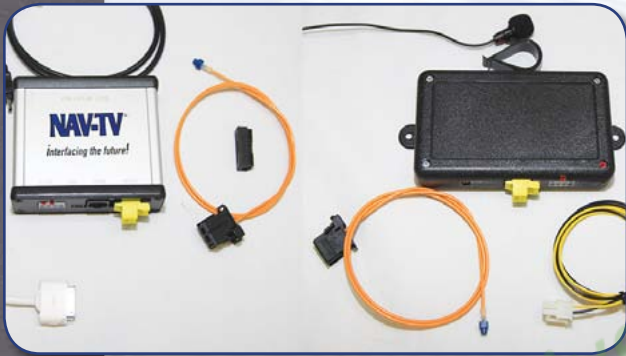

OPI-A & TOOKI AUDI BLUETOOTH PACKAGE

SKU# NTV-KIT145

A combination of the OPI-A iPod adapter and the Tooki Audi Bluetooth integration module. The units can be used together or in separate vehicles.

RGBA8

SKU# NTV-KIT039

The RGBA8 is a video interface for select 2004 to 2008 Audi vehicles. It has a dedicated rear view camera and RGBs input in addition to two Audio and Video inputs and an A/V switcher with an output for external monitors. Used in conjunction with the MOST AUX AUDI or the factory aux audio input will create a complete audio/video solution. The most common use of the RGBA8 is to add a rear view, front view or FLIR night vision camera, an aftermarket navigation system, DVD player, video iPod or game station to the vehicle's factory color LCD screen. Video in motion for the aftermarket accessories is supported.

SIR-AUDI

SKU# NTV-KIT051

The SIR-AUDI is a Sirius Satellite Radio adapter for select Audi vehicles utilizing M.O.S.T. fiber optic technology. It provides audiophile sound quality while allowing you to control and operate the satellite radio through the factory stereo system. Channels, categories, station names, artists and song information are displayed on the factory LCD screen and are selectable using the factory MMI radio controller.

TOOKI-AUDI

SKU# NTV-KIT214

The TOOKI-AUDI is a Bluetooth adapter for select Audi vehicles utilizing M.O.S.T. fiber optic technology. It allows you to make and receive calls through the factory radio in order to be in compliance with Bluetooth laws. Noise cancellation and phone dependent voice recognition are included. Steering wheel controls are also supported and the caller ID is shown in the factory LCD and on the instrument cluster.